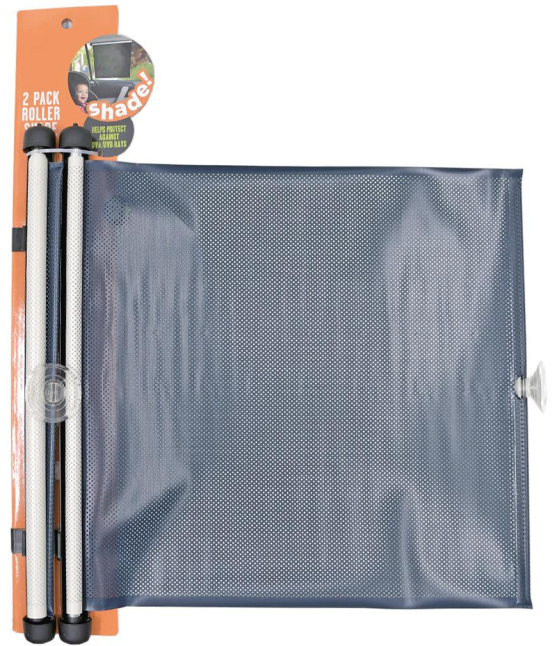

BABY TRAVEL ACCESSORIES

Woodfield Baby Products Company Limited

No.16,ShangKeng North Road, ShangKeng, ChangPing, DongGuan, China. 523560

www.woodfield.com.cn

contact person: Mr. Steven Lee

Tel:+86-769-83338885